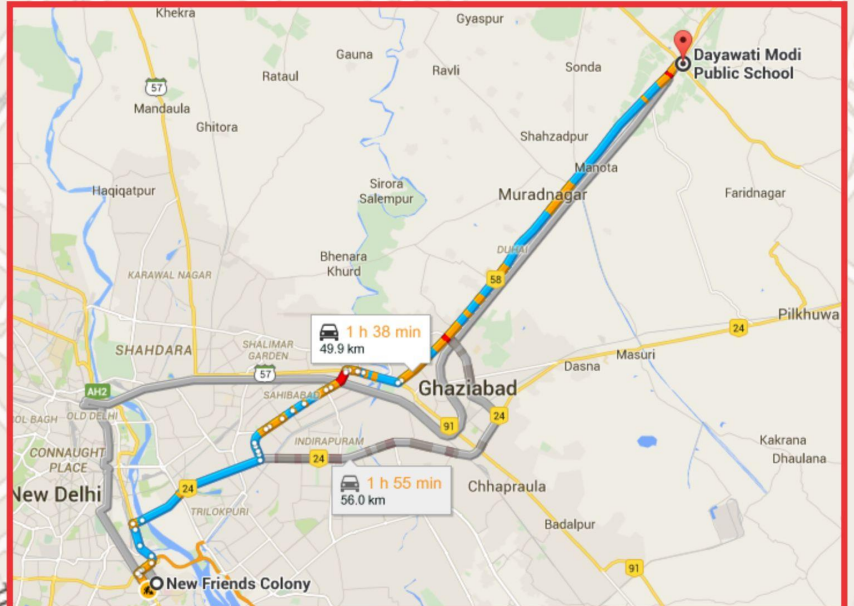

Tarang Rd

Gali no. 2

Easy Day

RN Resort

Ginni Devi Modi Institute of Education, Modinagar

Police Station Modinagar

Modi mandir

Rukmani Devi Girls Inter College

Modinagar Railway

Shri Laxmi Narayan Mandir

**Dayawati Modi Public School**

49.9 km

1 h 38 min

56.0 km

1 h 55 min

New Delhi